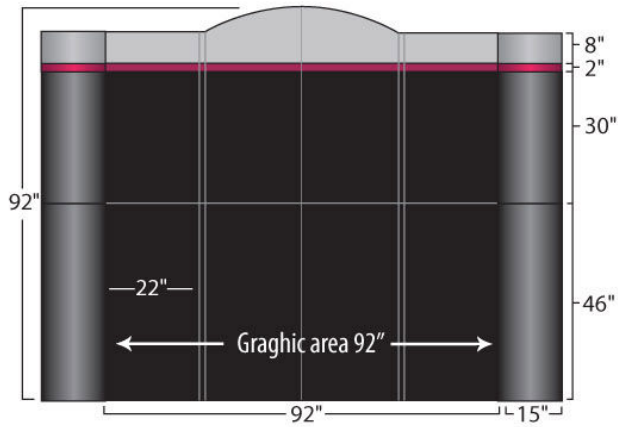

Freestanding Displays

Palladian 8-Panel with 15" diameter Columns
 Column flat dimensions: 46" tall x 48" wide

12" x 80" Backlit Header

8' wide Freestanding StarLite Pop-Up