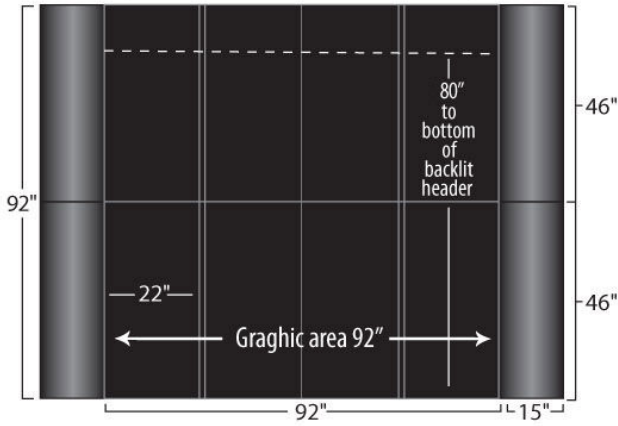

Freestanding Displays

Palladian 8-Panel with 15" diameter Columns
 Column flat dimensions: 46" tall x 48" wide

12" x 80" Backlit Header

8' wide Freestanding StarLite Pop-Up