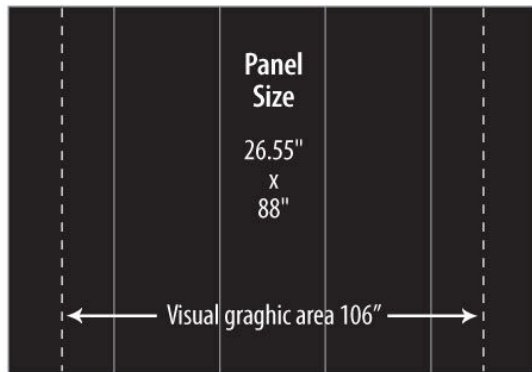

Freestanding Displays

Palladian 8-Panel with 15" diameter Columns
 Column flat dimensions: 46" tall x 48" wide

12" x 80" Backlit Header

8' wide Freestanding StarLite Pop-Up