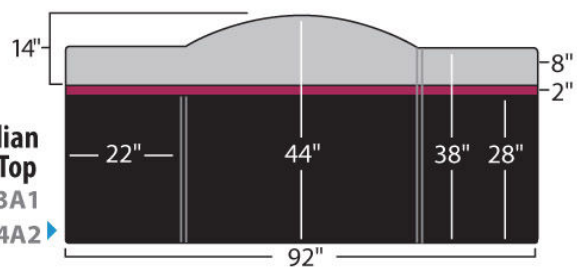

ExpoStar 36" 3-Panels

18"x36"

ExpoStar 36" 4-Panels

Palladian Arch-Top

◀ EPMT-03A1
EPMT-04A1 ▶

**Ready-Set-Show!
36" Tall Panels**

◀ RSS-3MT
RSS-4MT ▶

ExpoStar 44" 3-Panels

22"x44"

ExpoStar 44" 4-Panels

Palladian Arch-Top

◀ EPT-03A1
EPT-04A2 ▶

**Ready-Set-Show!
44" Tall Panels**

◀ RSS-3T
RSS-4T ▶