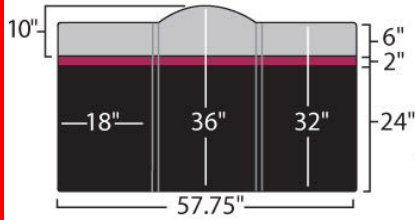

ExpoStar 36" 3-Panels

18"x36"

ExpoStar 36" 4-Panels

Palladian Arch-Top

◀ EPMT-03A1
EPMT-04A1 ▶

**Ready-Set-Show!
36" Tall Panels**

◀ RSS-3MT
RSS-4MT ▶

ExpoStar 44" 3-Panels

22"x44"

ExpoStar 44" 4-Panels

Palladian Arch-Top

◀ EPT-03A1
EPT-04A2 ▶

**Ready-Set-Show!
44" Tall Panels**

◀ RSS-3T
RSS-4T ▶