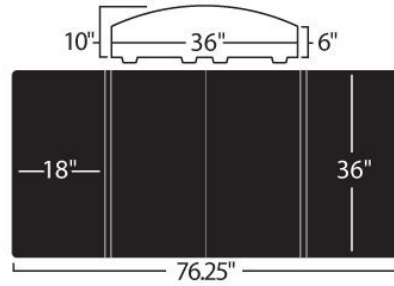

ExpoStar 36" 3-Panels

18"x36"

ExpoStar 36" 4-Panels

Palladian Arch-Top

◀ EPMT-03A1
EPMT-04A1 ▶

**Ready-Set-Show!
36" Tall Panels**

◀ RSS-3MT
RSS-4MT ▶

ExpoStar 44" 3-Panels

22"x44"

ExpoStar 44" 4-Panels

Palladian Arch-Top

◀ EPT-03A1
EPT-04A2 ▶

**Ready-Set-Show!
44" Tall Panels**

◀ RSS-3T
RSS-4T ▶