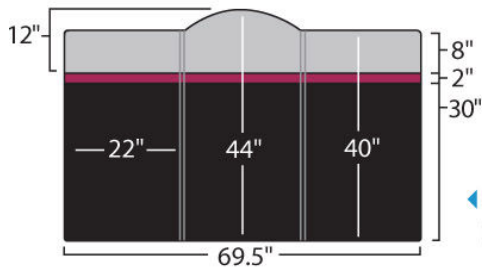

ExpoStar 36" 3-Panels

18"x36"

ExpoStar 36" 4-Panels

Palladian Arch-Top

◀ EPMT-03A1
EPMT-04A1 ▶

**Ready-Set-Show!
36" Tall Panels**

◀ RSS-3MT
RSS-4MT ▶

ExpoStar 44" 3-Panels

22"x44"

ExpoStar 44" 4-Panels

Palladian Arch-Top

◀ EPT-03A1
EPT-04A2 ▶

**Ready-Set-Show!
44" Tall Panels**

◀ RSS-3T
RSS-4T ▶