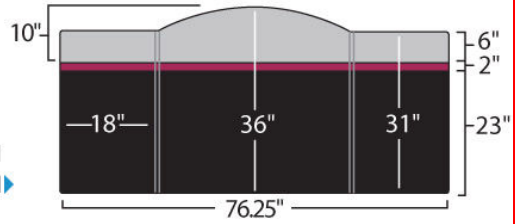

ExpoStar 36" 3-Panels

18"x36"

ExpoStar 36" 4-Panels

Palladian Arch-Top

◀ EPMT-03A1
EPMT-04A1 ▶

**Ready-Set-Show!
36" Tall Panels**

◀ RSS-3MT
RSS-4MT ▶

ExpoStar 44" 3-Panels

22"x44"

ExpoStar 44" 4-Panels

Palladian Arch-Top

◀ EPT-03A1
EPT-04A2 ▶

**Ready-Set-Show!
44" Tall Panels**

◀ RSS-3T
RSS-4T ▶