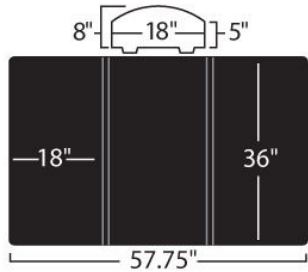

ExpoStar 36" 3-Panels

18"x36"

ExpoStar 36" 4-Panels

Palladian Arch-Top

◀ EPMT-03A1
EPMT-04A1 ▶

**Ready-Set-Show!
36" Tall Panels**

◀ RSS-3MT
RSS-4MT ▶

ExpoStar 44" 3-Panels

22"x44"

ExpoStar 44" 4-Panels

Palladian Arch-Top

◀ EPT-03A1
EPT-04A2 ▶

**Ready-Set-Show!
44" Tall Panels**

◀ RSS-3T
RSS-4T ▶