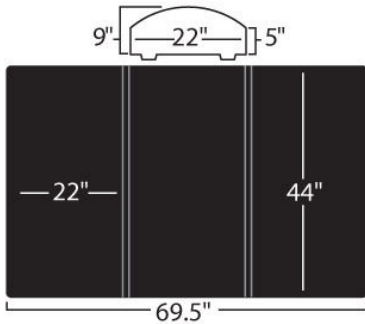

ExpoStar 36" 3-Panels

18"x36"

ExpoStar 36" 4-Panels

Palladian Arch-Top

◀ EPMT-03A1
EPMT-04A1 ▶

**Ready-Set-Show!
36" Tall Panels**

◀ RSS-3MT
RSS-4MT ▶

ExpoStar 44" 3-Panels

22"x44"

ExpoStar 44" 4-Panels

Palladian Arch-Top

◀ EPT-03A1
EPT-04A2 ▶

**Ready-Set-Show!
44" Tall Panels**

◀ RSS-3T
RSS-4T ▶